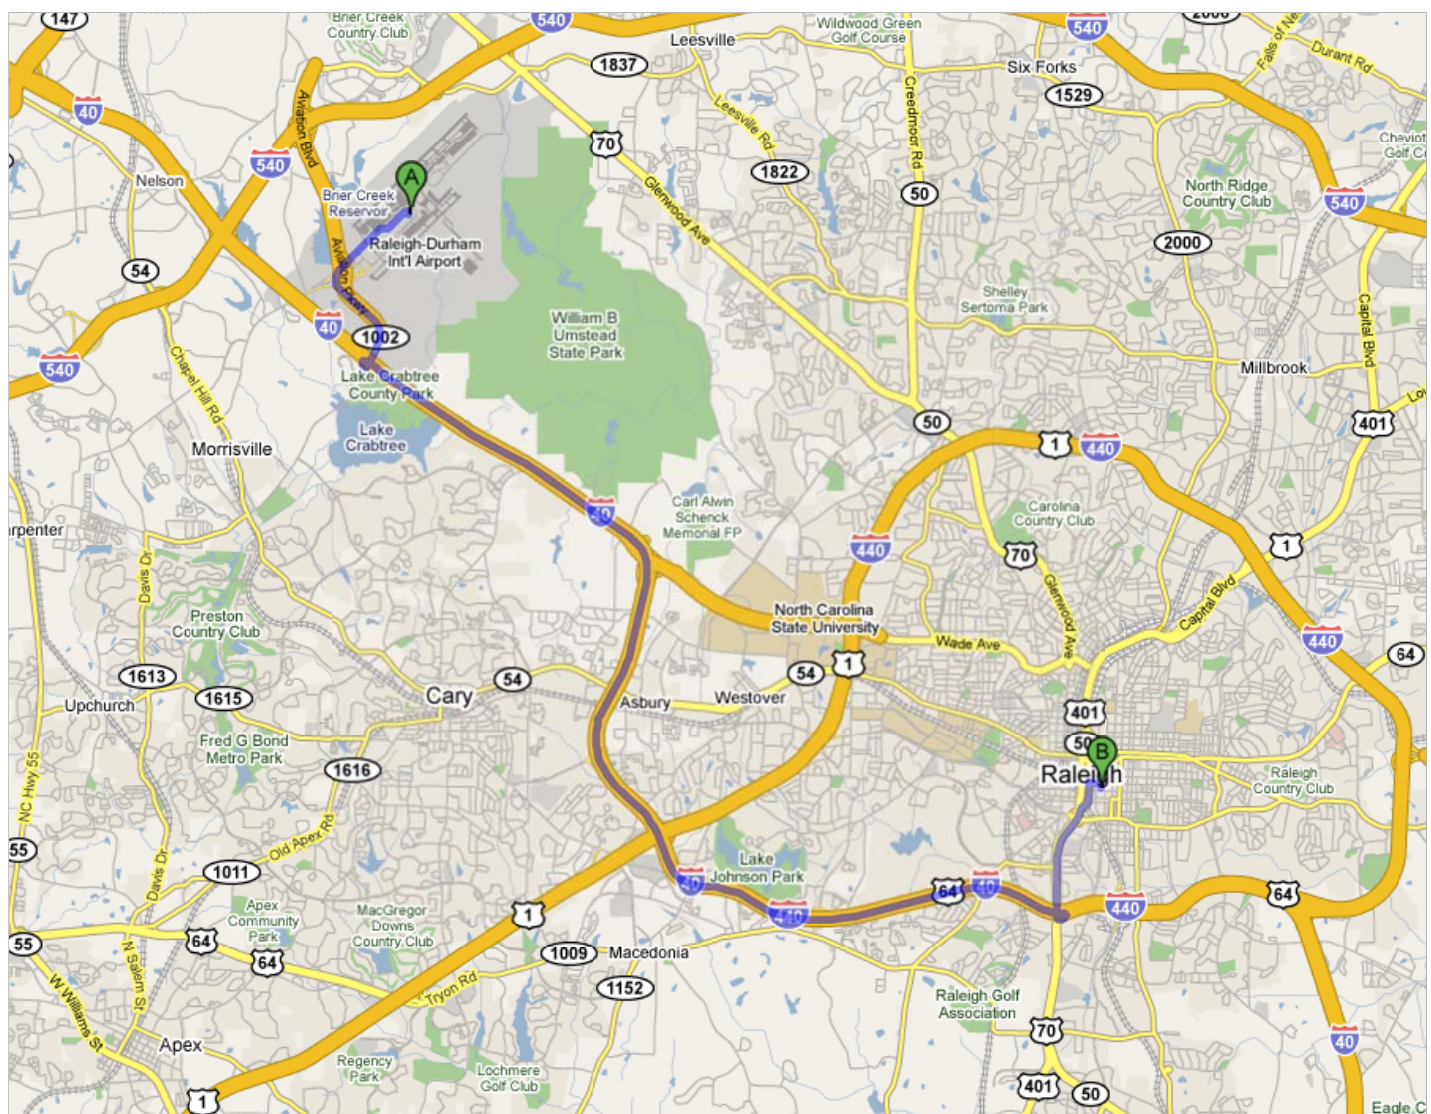

To see all the details that are visible on the screen, use the "Print" link next to the map.

### Driving directions to Raleigh Marriott City Center

(919) 833-1120

18.3 mi – about 24 mins

Raleigh-Durham International Airport

1. Head **northwest** toward **W Terminal Blvd** 0.4 mi
2. Slight **left** at **W Terminal Blvd** 0.7 mi
3. Take the ramp on the **left** onto **Aviation Pkwy/NC-1002** 1.4 mi
4. Take the ramp onto **I-40 E** 13.5 mi
5. Take exit **298B** to merge onto **NC-50/S Saunders St/US-401/US-70** toward **Raleigh**  
Continue to follow NC-50/US-401/US-70 2.0 mi
6. Turn **right** at **W Davie St** 0.1 mi
7. Turn **right** at **Fayetteville St/Fayetteville Street Mall**  
Destination will be on the right 305 ft

Raleigh Marriott City Center  
500 Fayetteville Street  
Raleigh, NC 27601  
(919) 833-1120

These directions are for planning purposes only. You may find that construction projects, traffic, weather, or other events may cause conditions to differ from the map results, and you should plan your route accordingly. You must obey all signs or notices regarding your route.

Map data ©2009 , Tele Atlas